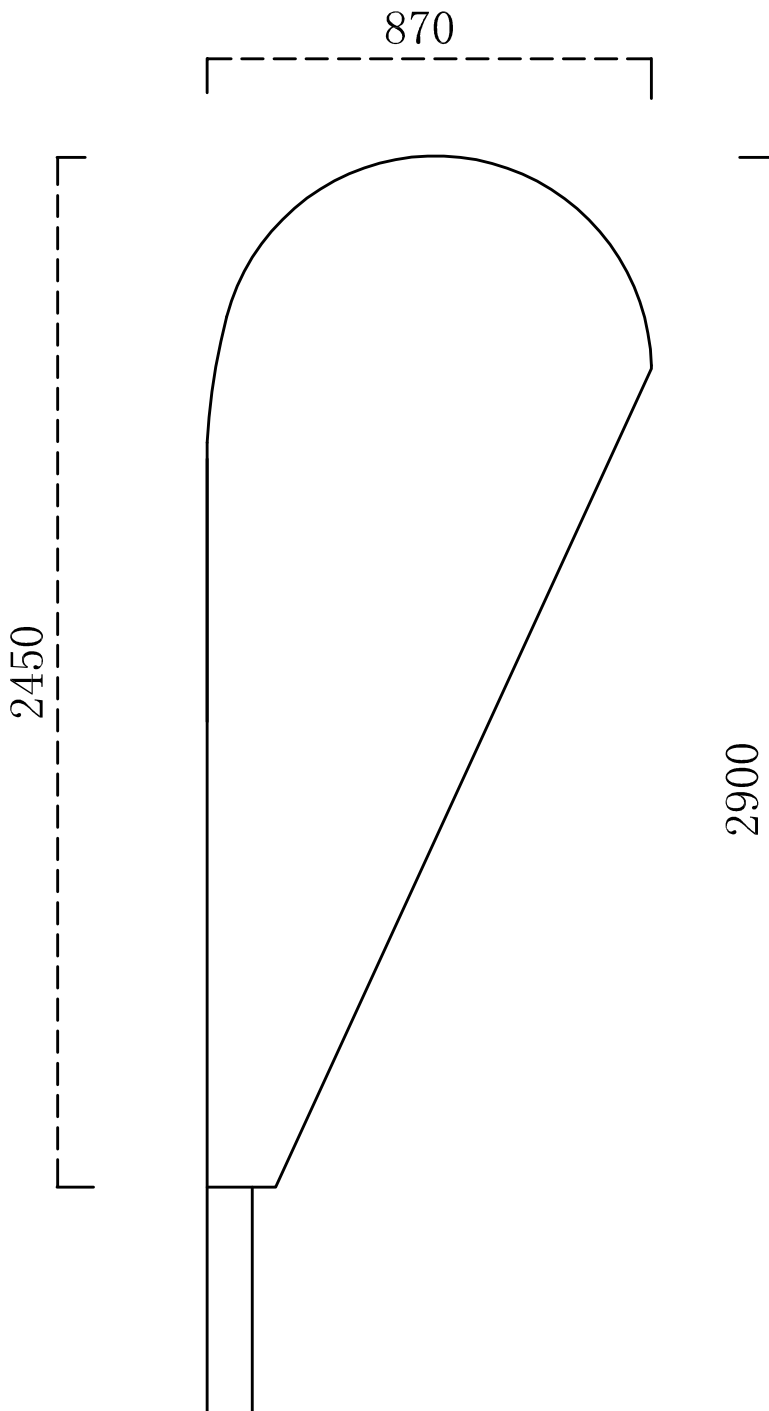

FLAG

B-30 Black

SIZE: 1

Graphic Size: W:870mm H:1900mm

Total Height: 2350mm

FLAG

B-30 Black

SIZE: 2

Graphic Size: W:870mm H:2450mm

Total Height: 2900mm

FLAG

B-30 Black

SIZE: 3

Graphic Size: W:870mm H:2900mm

Total Height: 3450mm

FLAG

B-30 Black

SIZE: 4

Graphic Size: W:1070mm H:3350mm

Total Height: 4000mm

FLAG

B-30 Black

SIZE: 5

Graphic Size: W:1270mm H:4350mm

Total Height: 5200mm