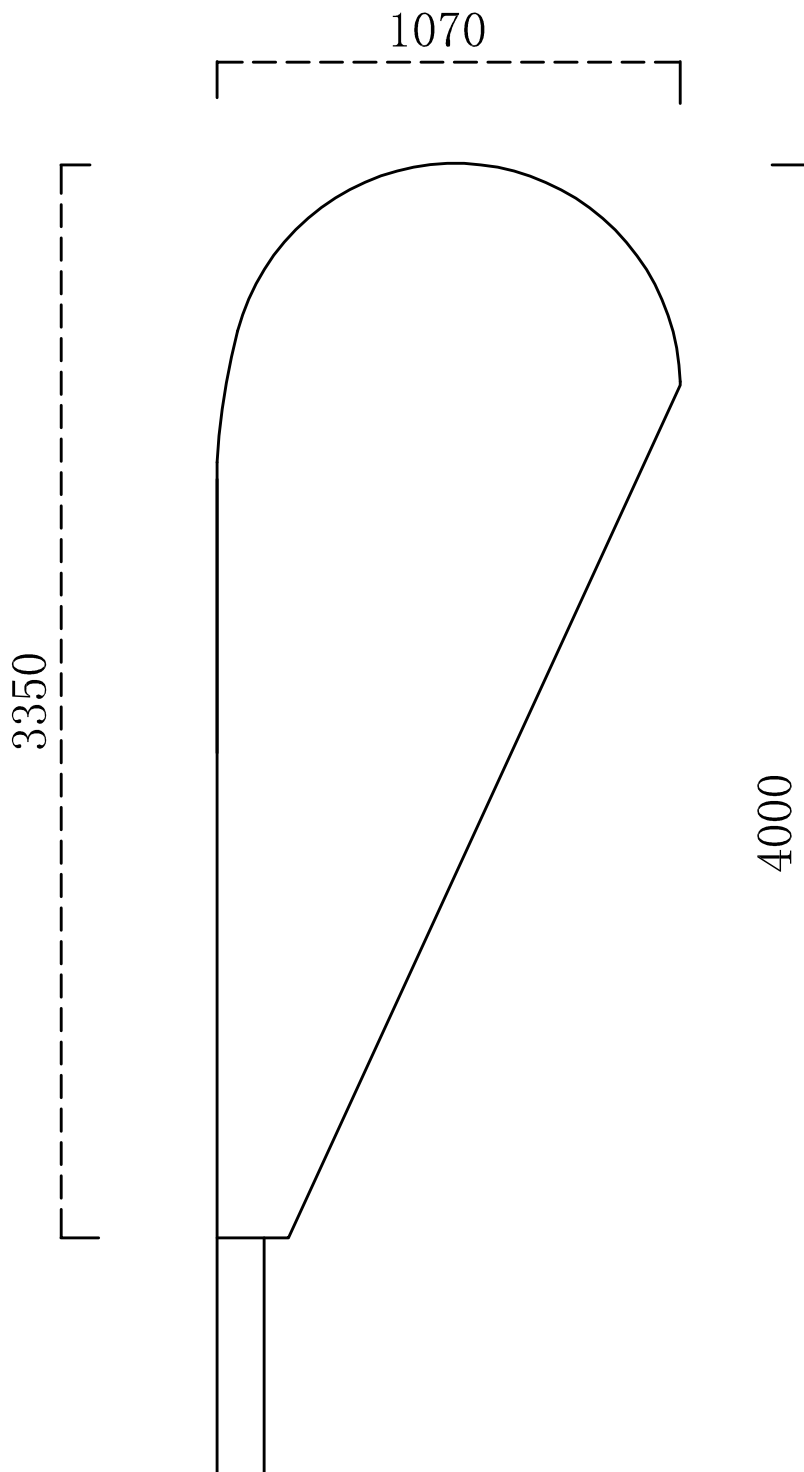

FLAG

B-30 Black

SIZE: 1

Graphic Size: W:870mm H:1900mm

Total Height: 2350mm

FLAG

B-30 Black

SIZE: 2

Graphic Size: W:870mm H:2450mm

Total Height: 2900mm

FLAG

B-30 Black

SIZE: 3

Graphic Size: W:870mm H:2900mm

Total Height: 3450mm

FLAG

B-30 Black

SIZE: 4

Graphic Size: W:1070mm H:3350mm

Total Height: 4000mm

FLAG

B-30 Black

SIZE: 5

Graphic Size: W:1270mm H:4350mm

Total Height: 5200mm