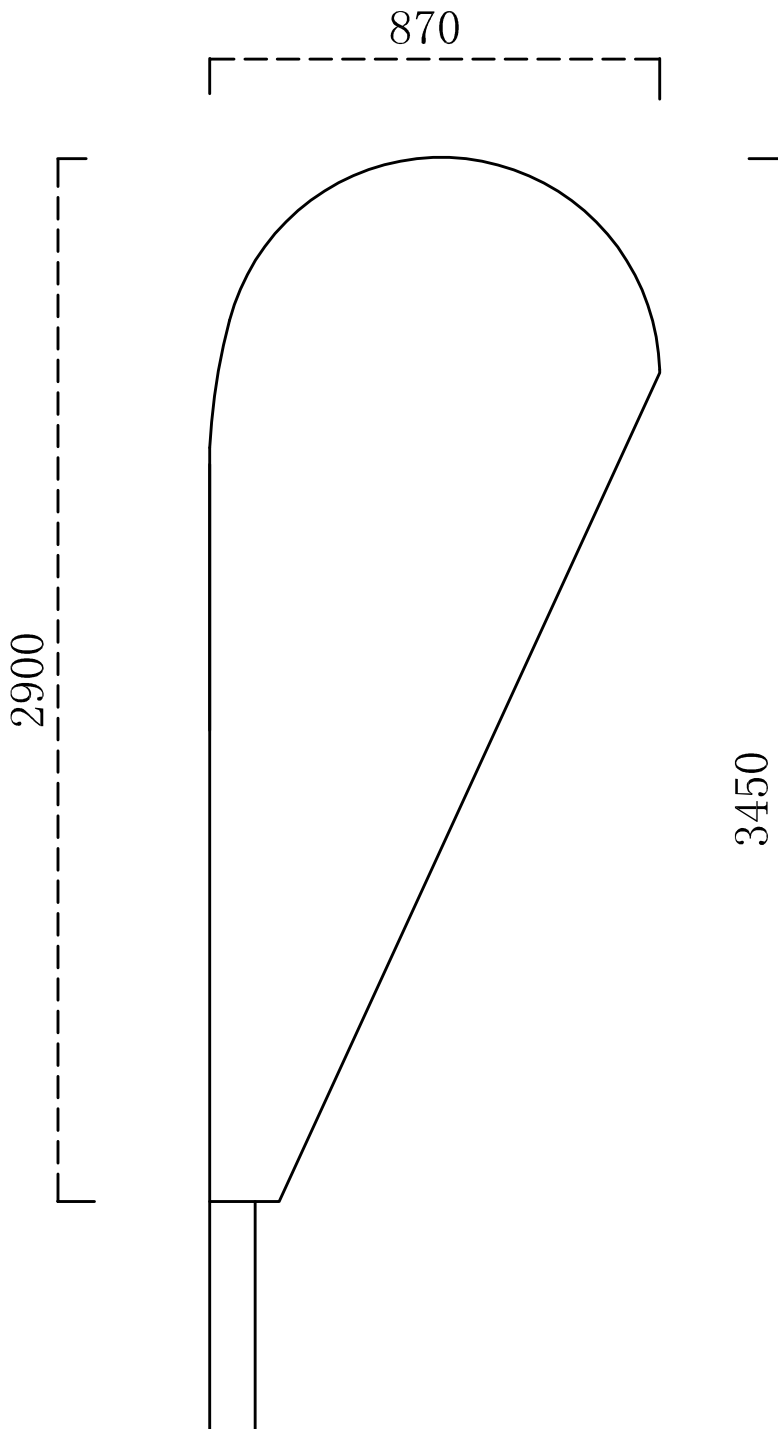

FLAG

B-30 Black

SIZE: 1

Graphic Size: W:870mm H:1900mm

Total Height: 2350mm

FLAG

B-30 Black

SIZE: 2

Graphic Size: W:870mm H:2450mm

Total Height: 2900mm

FLAG

B-30 Black

SIZE: 3

Graphic Size: W:870mm H:2900mm

Total Height: 3450mm

FLAG

B-30 Black

SIZE: 4

Graphic Size: W:1070mm H:3350mm

Total Height: 4000mm

FLAG

B-30 Black

SIZE: 5

Graphic Size: W:1270mm H:4350mm

Total Height: 5200mm