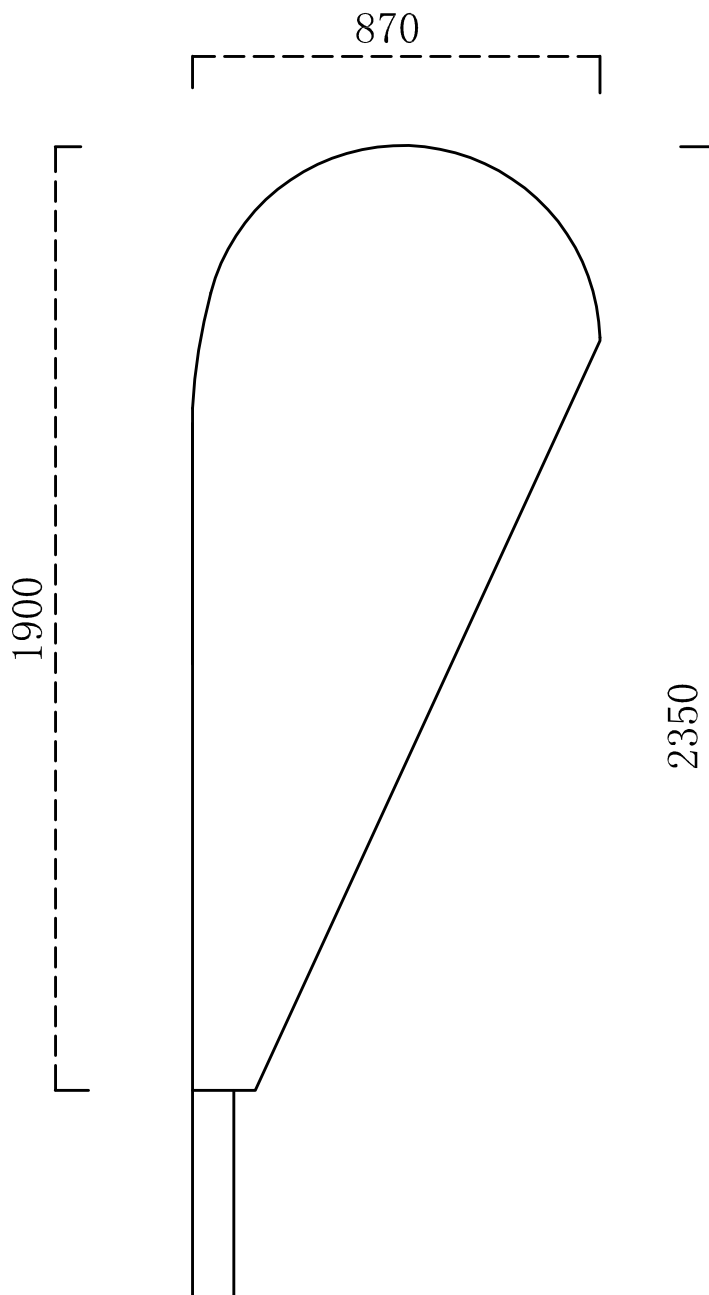

FLAG

B-30 Black

SIZE: 1

Graphic Size: W:870mm H:1900mm

Total Height: 2350mm

FLAG

B-30 Black

SIZE: 2

Graphic Size: W:870mm H:2450mm

Total Height: 2900mm

FLAG

B-30 Black

SIZE: 3

Graphic Size: W:870mm H:2900mm

Total Height: 3450mm

FLAG

B-30 Black

SIZE: 4

Graphic Size: W:1070mm H:3350mm

Total Height: 4000mm

FLAG

B-30 Black

SIZE: 5

Graphic Size: W:1270mm H:4350mm

Total Height: 5200mm